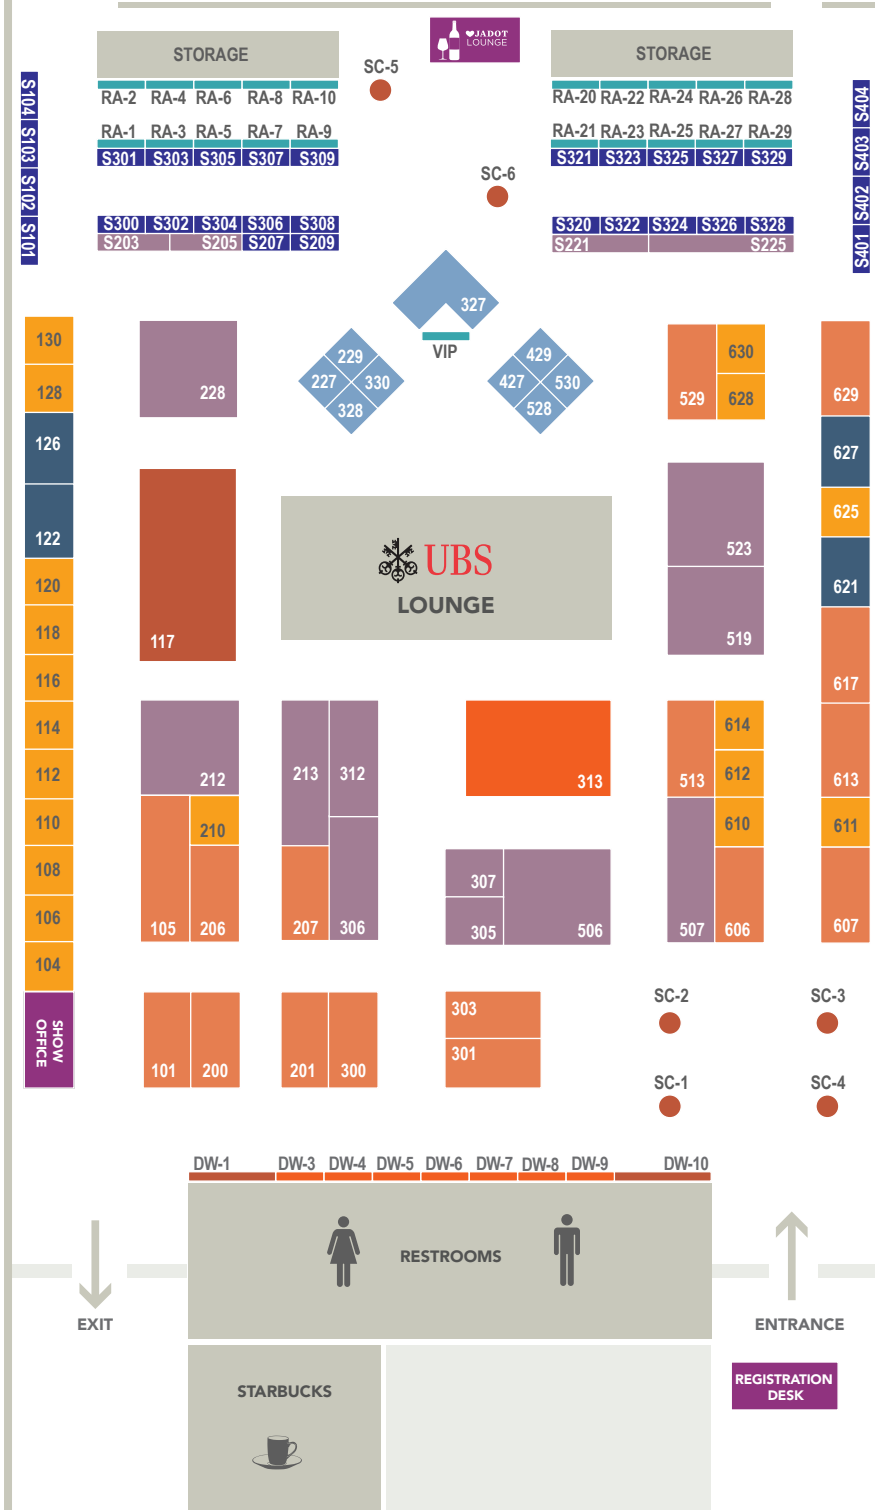

ART SD19

10.10-10.13

CONTEMPORARY ART FAIR

LOCATION
 San Diego Convention Center
 111 W Harbor Dr., Hall E
 San Diego, CA 92101

Presenting Sponsor:  **UBS**

Floor plan & pricing are subject to change

BOOTH SIZE	SQ FT	PRICE
8' X 8'	64	\$2,995
10' X 10'	100	\$3,995
10' X 15'	150	\$5,995
10' X 20'	200	\$7,495
20' X 30'	600	\$17,995
20' X 36'	720	\$19,995
20' X 40'	800	\$21,995

THE [SOLO] PROJECT		
BOOTH SIZE	SQ FT	PRICE
4' X 10'	40	\$1,995
10' RISING ARTIST WALL		\$1,495

SCULPTURE SPACES	
SCULPTURE PLACEMENT	\$1,000

BOOTH SIZE	SQ FT	PRICE
DISPLAY WALL 10'		\$995

DW AVAILABLE ONLY TO EXHIBITORS

● Custom size - inquire about pricing

CORNER FEES	PRICE
[SOLO] Project	\$250
All Others	\$500

Please Note: Booth prices shown reflect a 3% cash/check/wire discount. Discount does not apply if choosing to pay through credit card and/or PayPal.