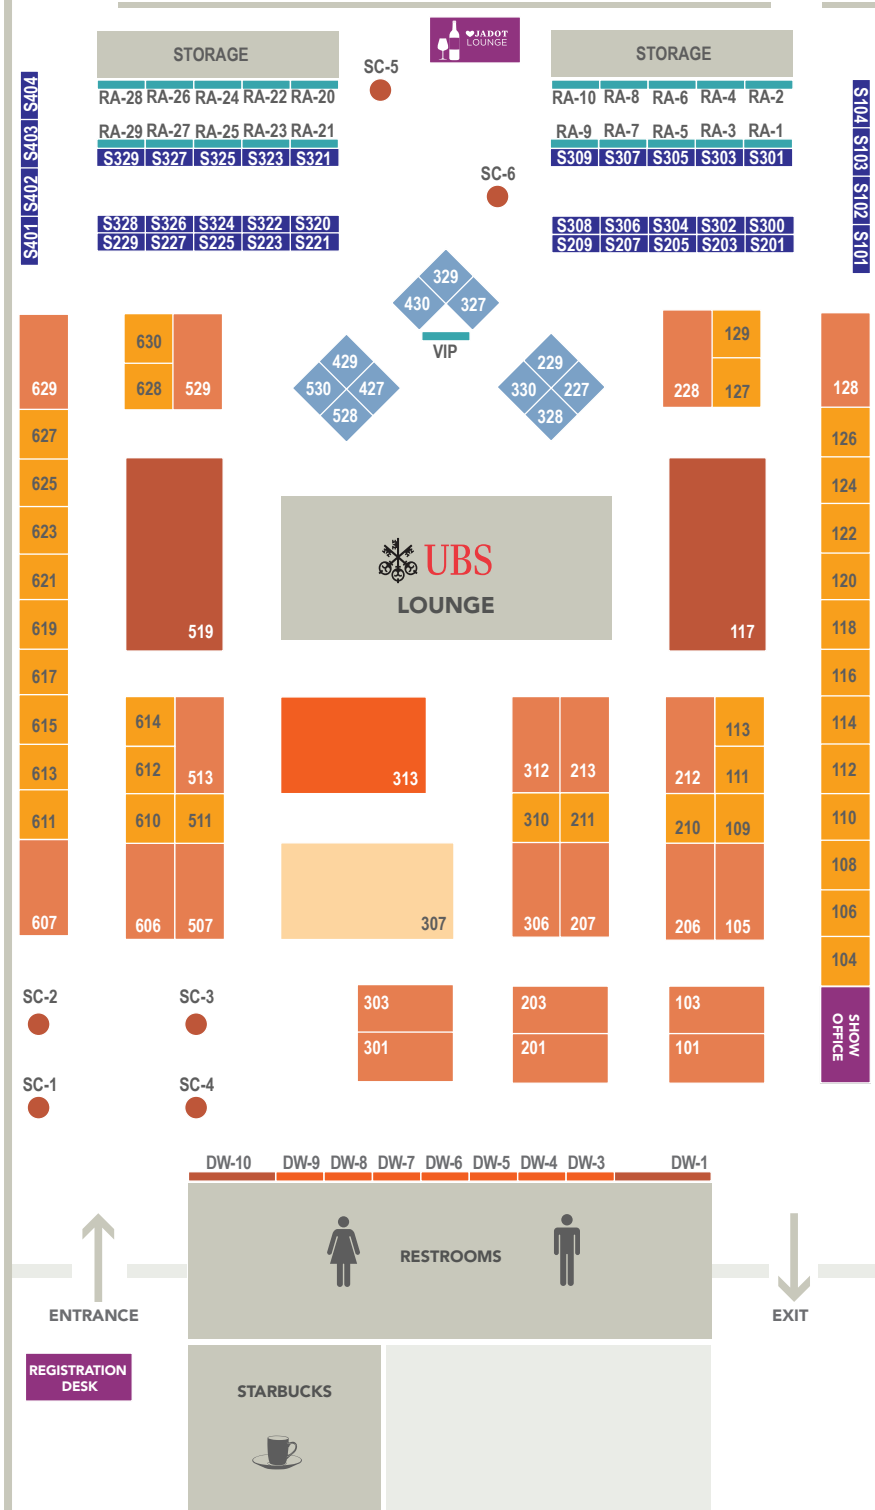

ART SD19

10.10-10.13

CONTEMPORARY ART FAIR

LOCATION
 San Diego Convention Center
 111 W Harbor Dr., Hall E
 San Diego, CA 92101

Presenting Sponsor:  **UBS**

Floor plan & pricing are subject to change

BOOTH SIZE	SQ FT	PRICE
8' X 8'	64	\$2,995
10' X 10'	100	\$3,995
10' X 20'	200	\$7,495
20' X 30'	600	\$17,995
20' X 36'	720	\$19,995
20' X 40'	800	\$21,995

THE [SOLO] PROJECT		
BOOTH SIZE	SQ FT	PRICE
4' X 10'	40	\$1,995
10' RISING ARTIST WALL		\$1,495

SCULPTURE SPACES	
SCULPTURE PLACEMENT	\$1,000

BOOTH SIZE	SQ FT	PRICE
DISPLAY WALL 10'		\$995
<i>DW AVAILABLE ONLY TO EXHIBITORS</i>		

CORNER FEES	PRICE
[SOLO] Project	\$250
All Others	\$500

Please Note: Booth prices shown reflect a 3% cash/check/wire discount. Discount does not apply if choosing to pay through credit card and/or PayPal.