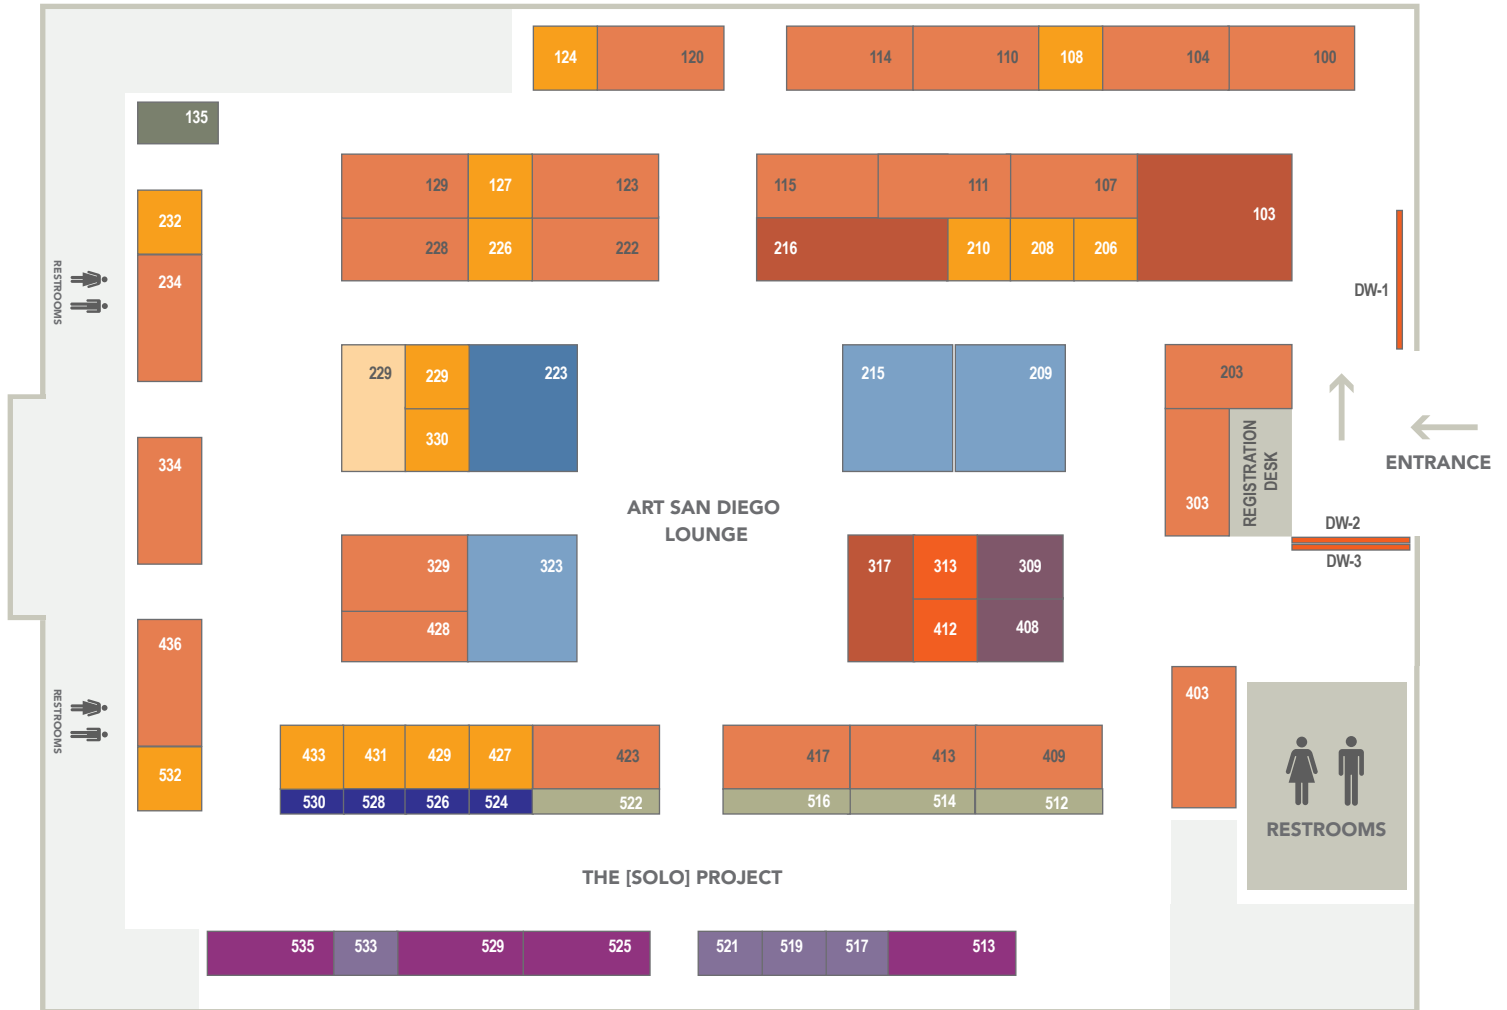

ART SD18

ART SAN DIEGO CONTEMPORARY ART SHOW

2018

OCTOBER 18-21

Floor plan & pricing are subject to change

LOCATION
Del Mar Fairgrounds - Wyland Center
2260 Jimmy Durante Boulevard
Del Mar, CA 92014

ART SAN DIEGO BOOTH SIZE	SQ. FT.	PRICE
8' X 12'	96	$4,900
10' X 10'	100	$4,900
10' X 20'	200	$9,800
10' X 24'	240	$11,695
12' X 12'	144	$6,995
12' X 16'	192	$9,350
18' X 24'	432	$18,995
20' X 24'	480	$21,995

THE [SOLO] PROJECT BOOTH SIZE	SQ. FT.	PRICE
4' X 10'	40	$2,795
4' X 20'	80	$4,495
8' X 10'	80	$3,900
8' X 20'	160	$7,840

BOOTH SIZE	SQ. FT.	PRICE
FEATURED WALL (DW & LW) 10'		$1,750

CORNER FEES

Corner booths under 8 feet	$400
Corner booths 8 feet or larger	$750

Custom size - inquire about pricing