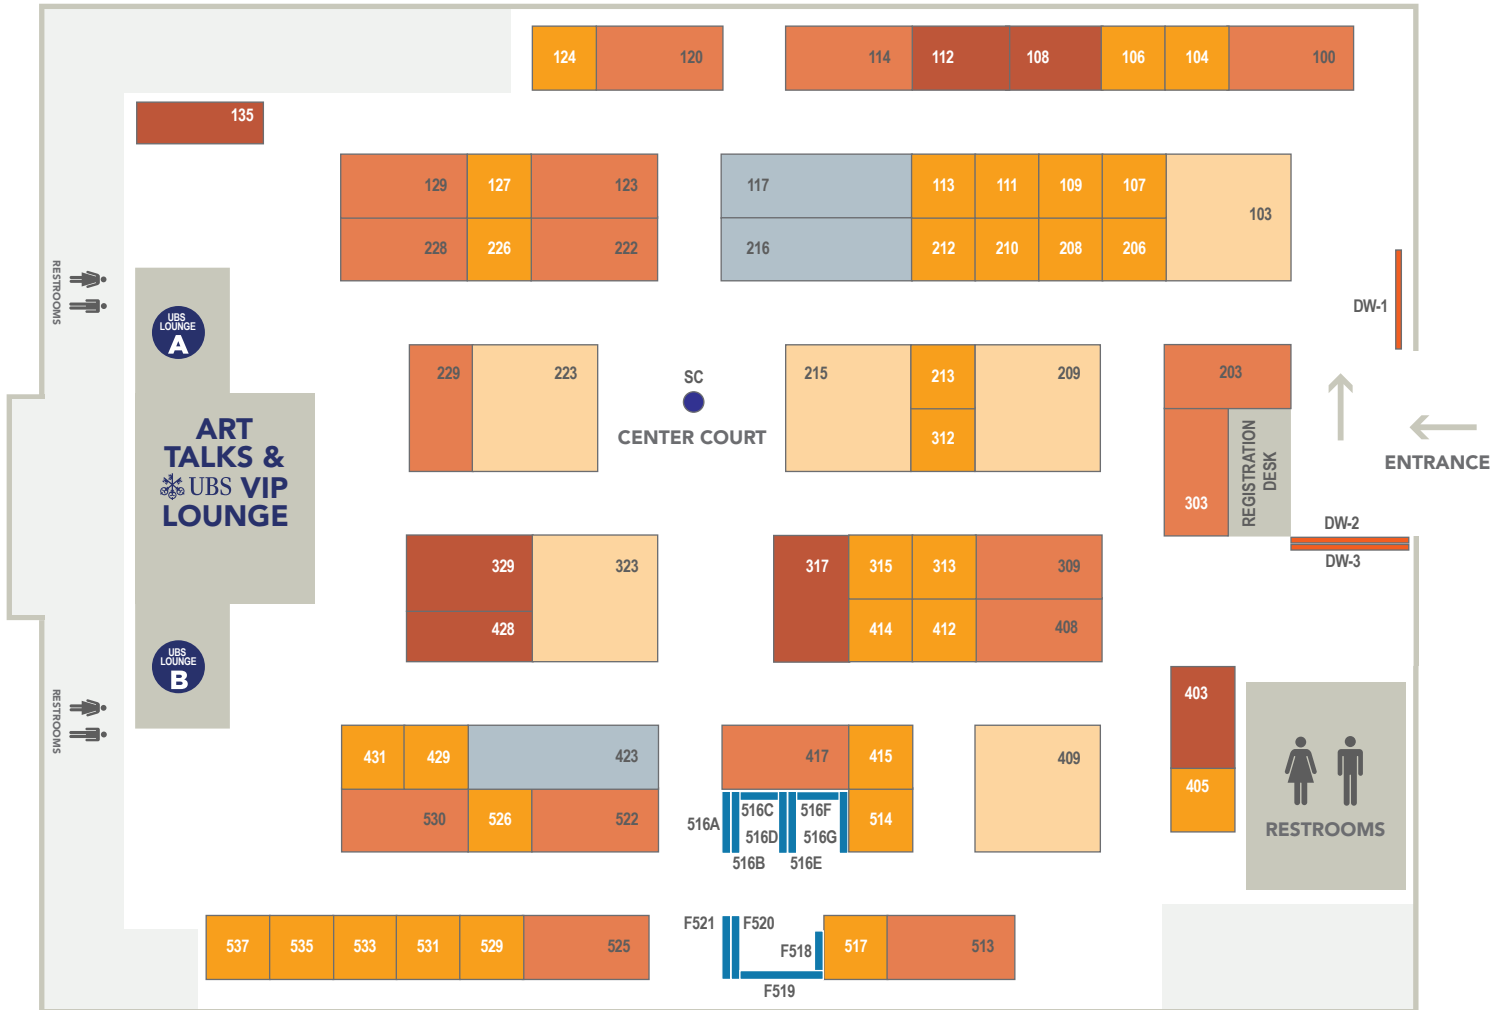

ART SD18

ART SAN DIEGO A SPECTRUM ART SHOW

2018

OCTOBER 18—21

Presenting Sponsor: UBS

Floor plan & pricing are subject to change

LOCATION
Del Mar Fairgrounds - Wyland Center
2260 Jimmy Durante Boulevard
Del Mar, CA 92014

BOOTH SIZE	SQ FT	PRICE
10' X 10'	100	$3,995
10' X 20'	200	$7,495
10' X 30'	300	$11,195
20' X 20'	400	$14,895
Custom size - inquire about pricing		

BOOTH SIZE	SQ FT	PRICE
FEATURED WALL (DW & LW) 10'		$1,750
10' RISING ARTIST WALL SPACE		$2,495

CORNER FEES

Corner booths under 8 feet	$400
Corner booths 8 feet or larger	$750

SCULPTURE SPACES

Featured placement:	$2,500
Discretionary placement:	$1,500