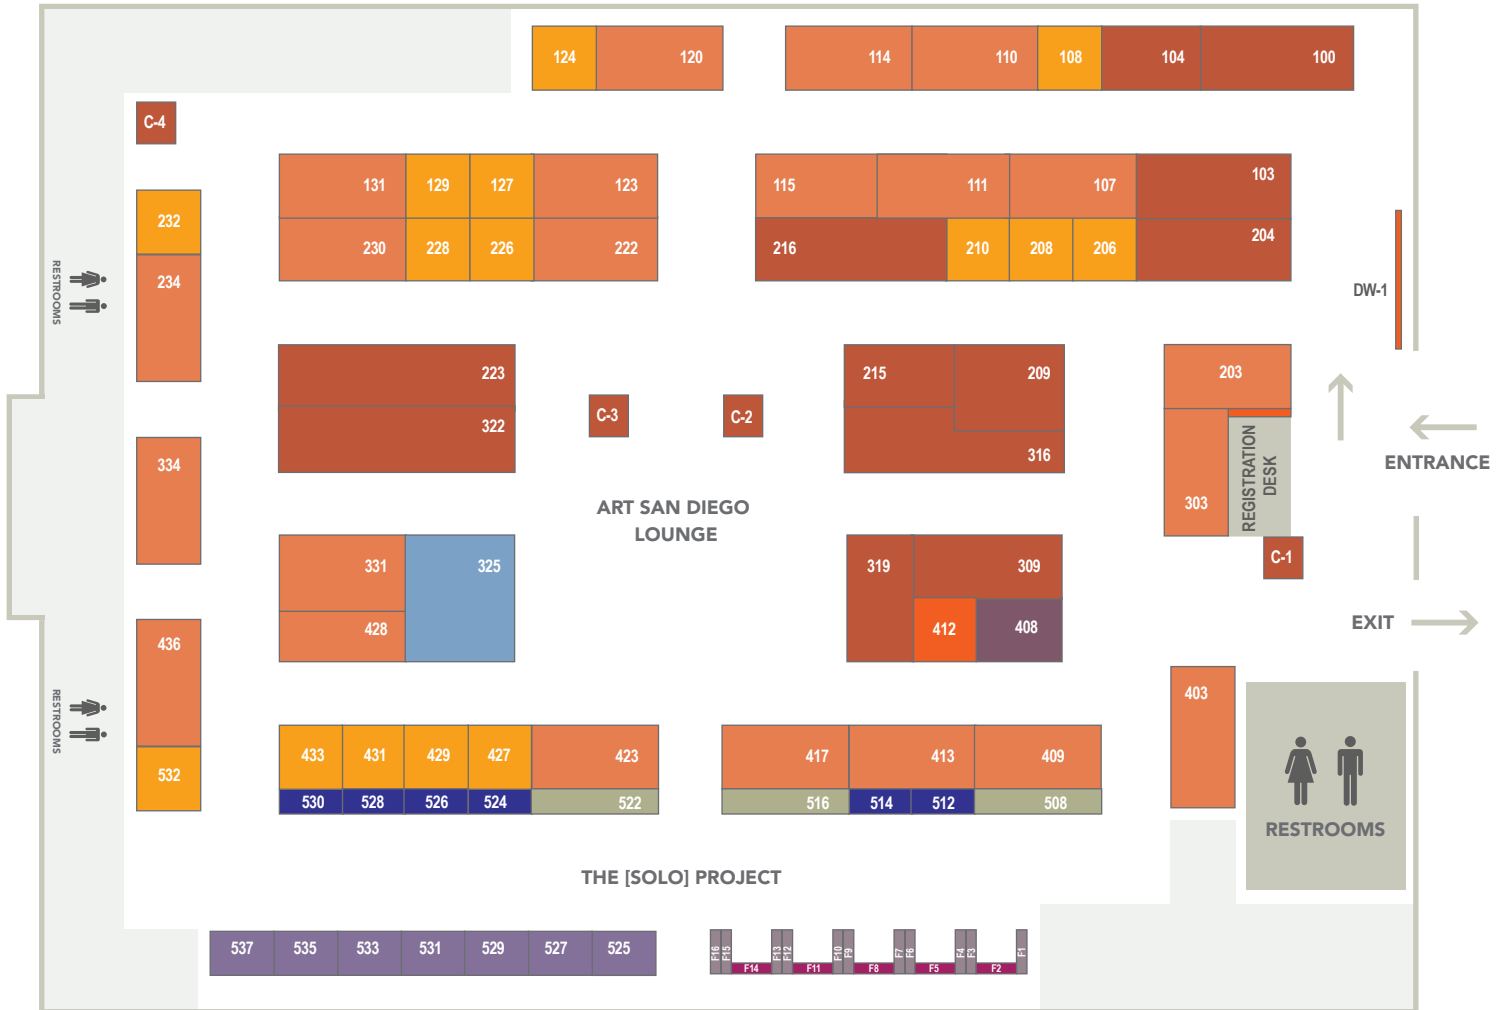

ART SD18

ART SAN DIEGO CONTEMPORARY ART SHOW

2018

OCTOBER 18-21

Floor plan & pricing are subject to change

LOCATION
Del Mar Fairgrounds - Wyland Center
2260 Jimmy Durante Boulevard
Del Mar, CA 92014

ART SAN DIEGO BOOTH SIZE	SQ FT	PRICE
8' X 12'	96	$4,900
10' X 10'	100	$4,900
10' X 20'	200	$9,800
10' X 24'	240	$11,695
12' X 12'	144	$6,995
12' X 16'	192	$9,350
18' X 24'	432	$18,995
20' X 24'	480	$21,995

Custom size - inquire about pricing

THE [SOLO] PROJECT BOOTH SIZE	SQ FT	PRICE
4' X 10'	40	$2,795
4' X 20'	80	$4,495
8' X 10'	80	$3,900

RIISING ARTIST DISPLAY WALL PRICES

BOOTH SIZE	PRICE
10'	$1,995

[FOTO SOLO] DISPLAY WALL PRICES

BOOTH SIZE	PRICE
8'	$1,495

BOOTH SIZE	SQ FT	PRICE
FEATURED WALL (DW & LW) 10'	10'	$1,750

CORNER FEES

Corner booths under 8 feet	$400
Corner booths 8 feet or larger	$750