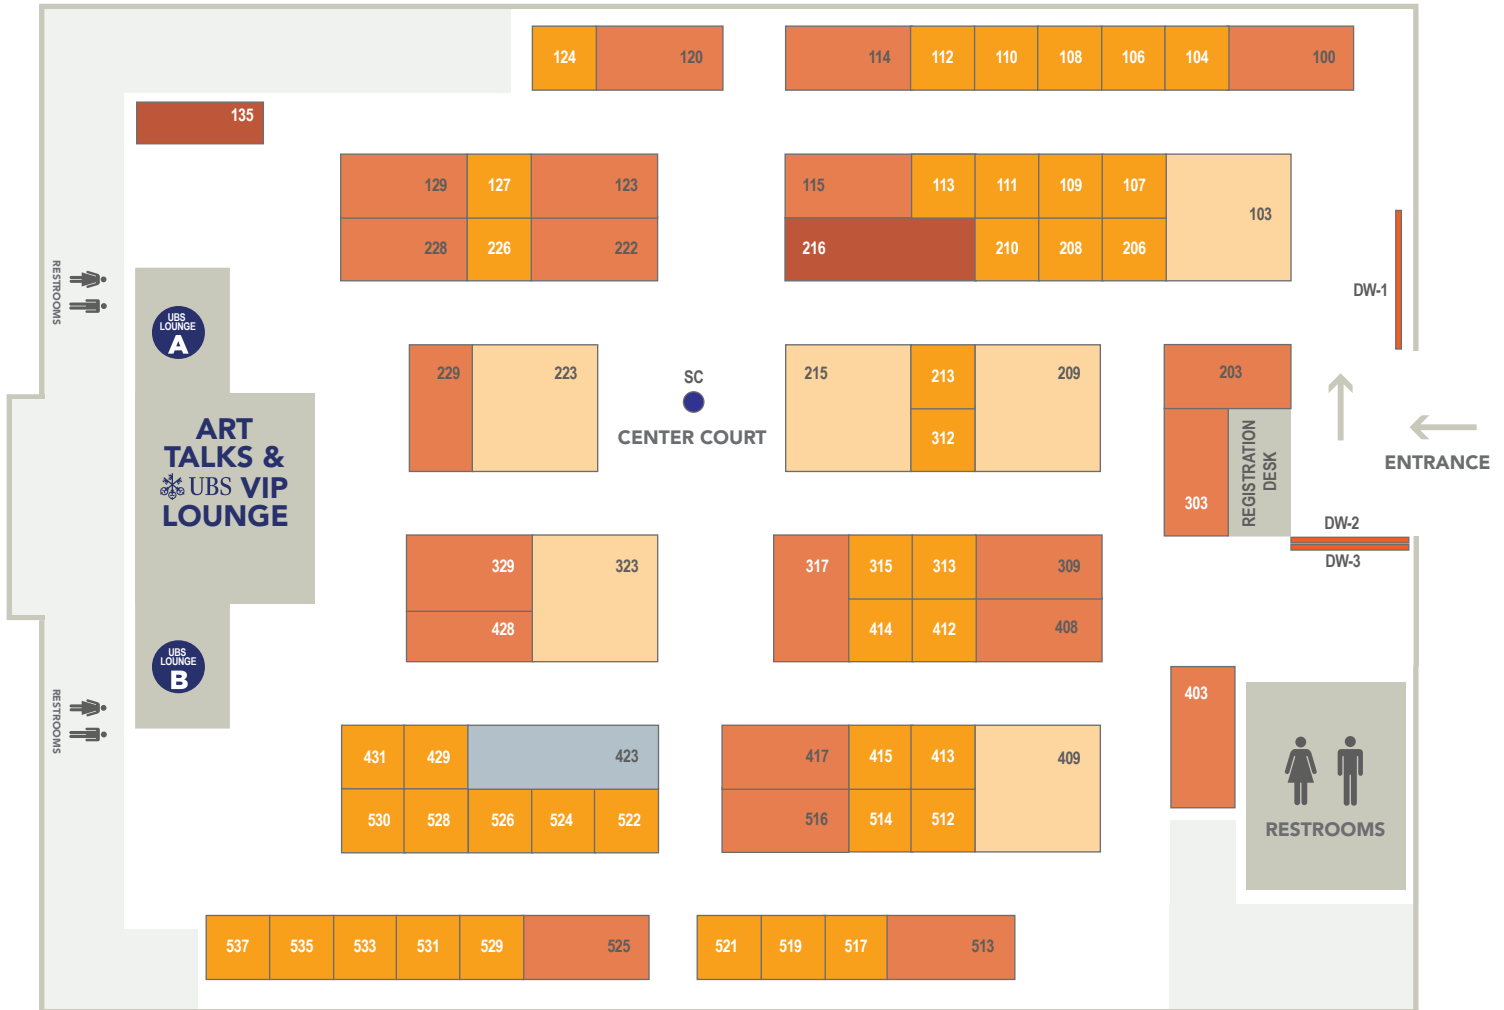

ART SD18

ART SAN DIEGO A SPECTRUM ART SHOW

2018

OCTOBER 18—21

Presenting Sponsor: UBS

Floor plan & pricing are subject to change

LOCATION
Del Mar Fairgrounds - Wyland Center
2260 Jimmy Durante Boulevard
Del Mar, CA 92014

BOOTH SIZE	SQ FT	PRICE
10' X 10'	100	$3,995
10' X 20'	200	$7,495
10' X 30'	300	$11,195
20' X 20'	400	$14,895
Custom size - inquire about pricing		

BOOTH SIZE	SQ FT	PRICE
FEATURED WALL (DW & LW) 10'		$1,750
10' RISING ARTIST WALL SPACE		$2,495

CORNER FEES

Corner booths under 8 feet	$400
Corner booths 8 feet or larger	$750

SCULPTURE SPACES

Featured placement:	$2,500
Discretionary placement:	$1,500