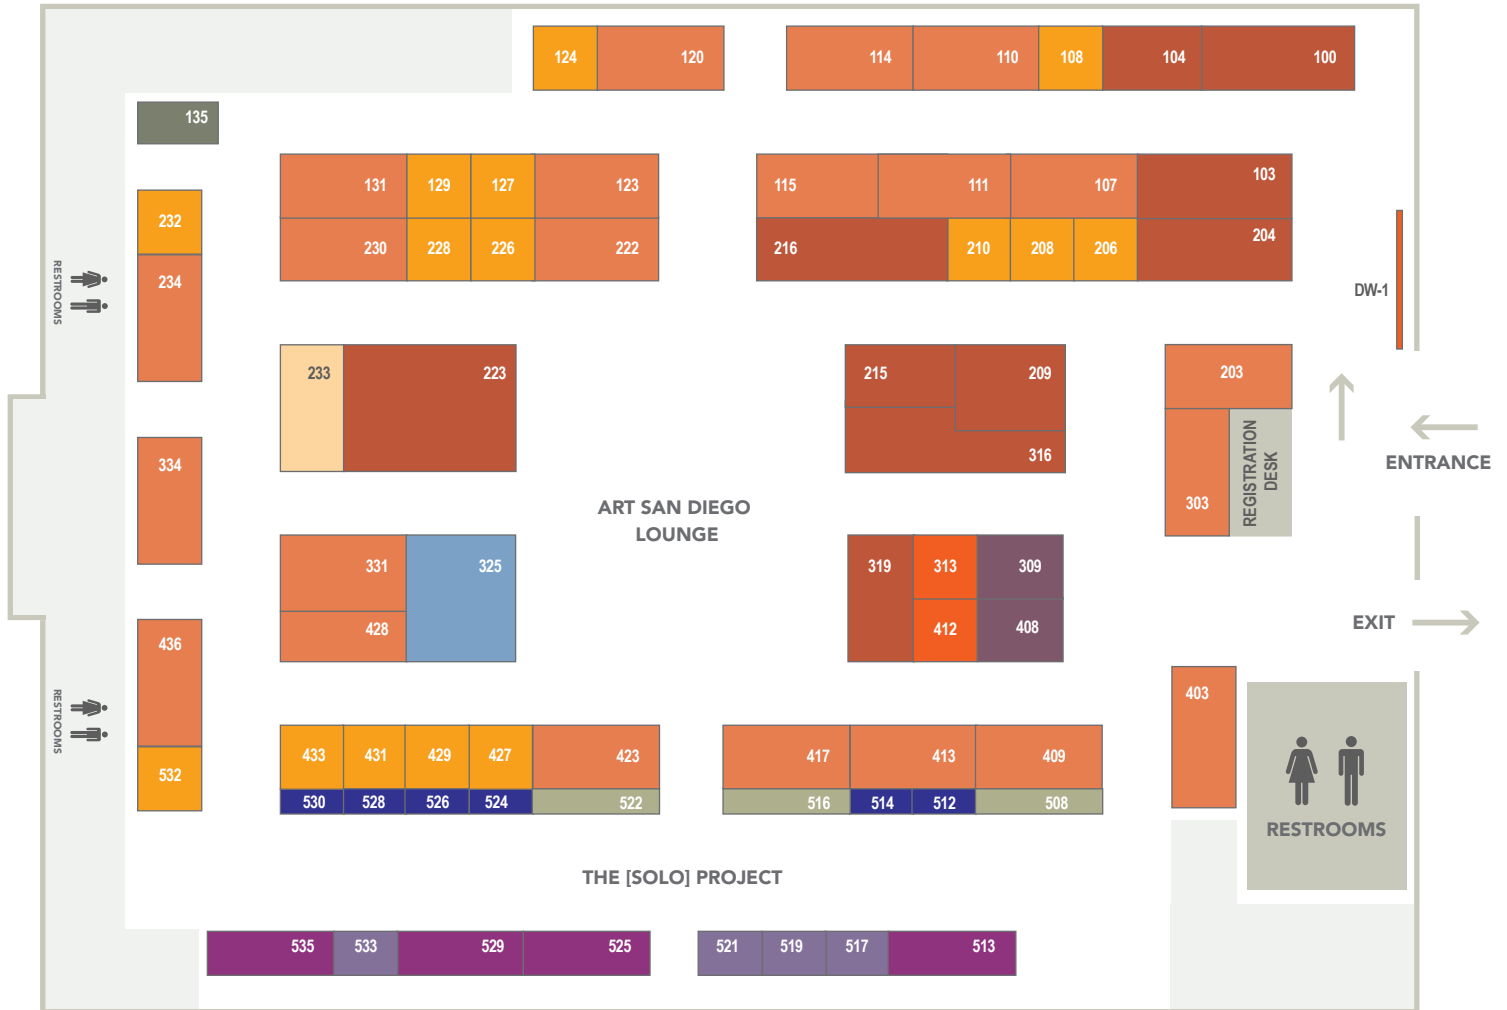

ART SD18

ART SAN DIEGO CONTEMPORARY ART SHOW

2018

OCTOBER 18-21

Floor plan & pricing are subject to change

LOCATION
Del Mar Fairgrounds - Wyland Center
2260 Jimmy Durante Boulevard
Del Mar, CA 92014

ART SAN DIEGO BOOTH SIZE	SQ. FT.	PRICE
8' X 12'	96	$4,900
10' X 10'	100	$4,900
10' X 20'	200	$9,800
10' X 24'	240	$11,695
12' X 12'	144	$6,995
12' X 16'	192	$9,350
18' X 24'	432	$18,995
20' X 24'	480	$21,995

THE [SOLO] PROJECT BOOTH SIZE	SQ. FT.	PRICE
4' X 10'	40	$2,795
4' X 20'	80	$4,495
8' X 10'	80	$3,900
8' X 20'	160	$7,840

BOOTH SIZE	SQ. FT.	PRICE
FEATURED WALL (DW & LW) 10'		$1,750

CORNER FEES

Corner booths under 8 feet	$400
Corner booths 8 feet or larger	$750

Custom size - inquire about pricing