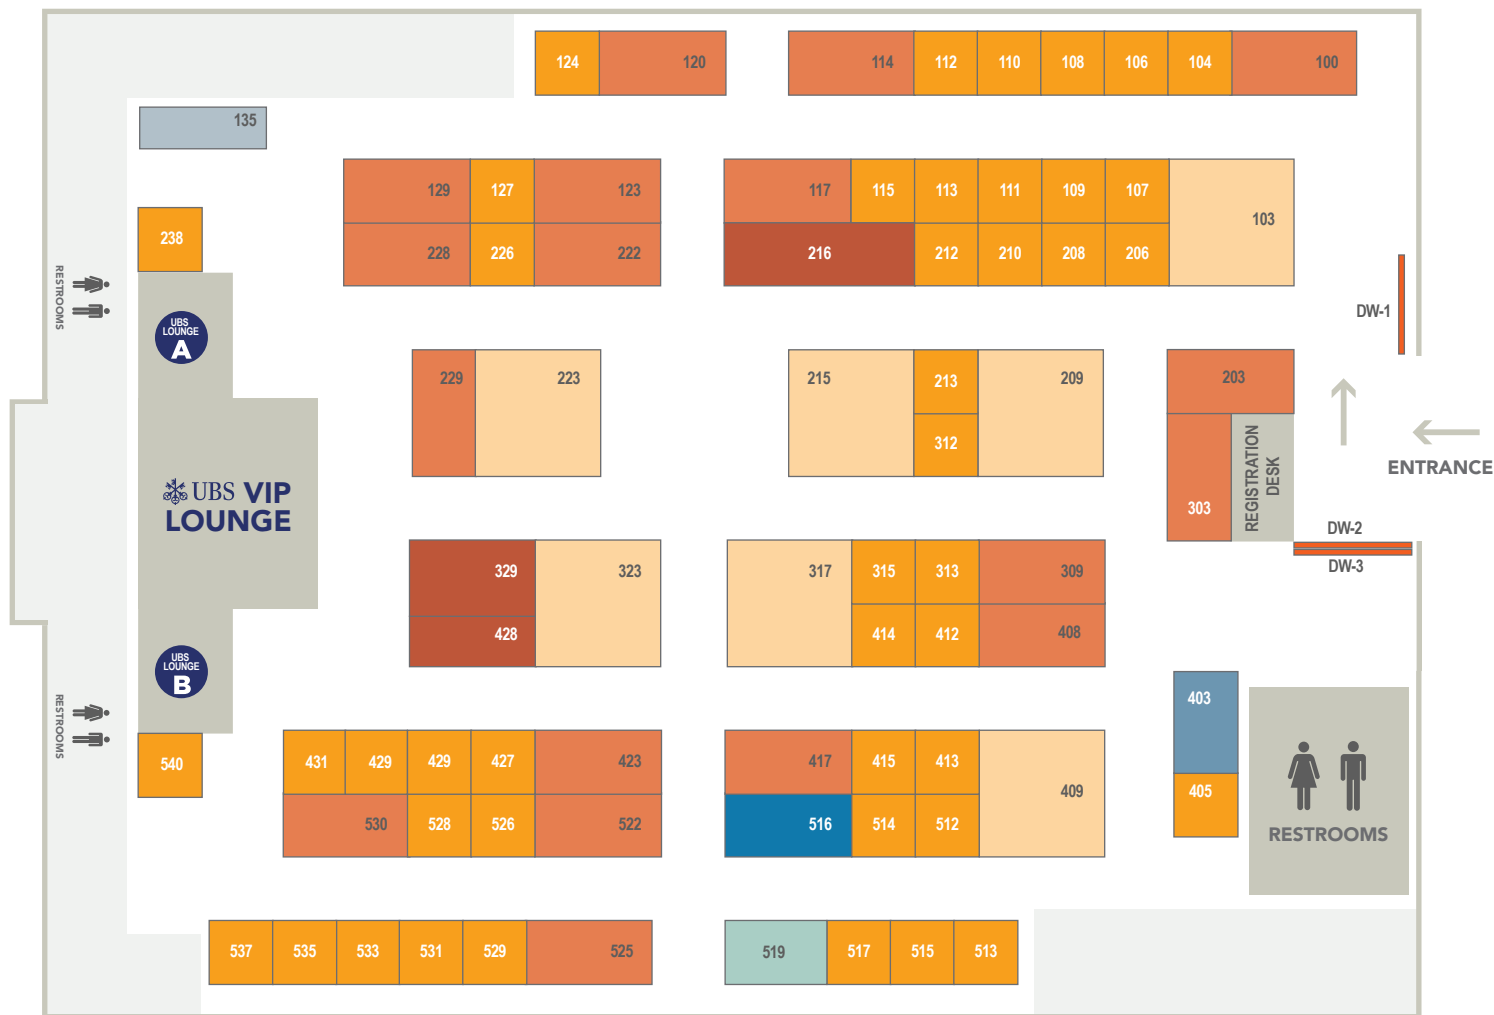

ART SD17

ART SAN DIEGO A SPECTRUM ART SHOW

2017

SEPT. 28-OCT. 1

Presenting Sponsor: UBS

Floor plan & pricing are subject to change

LOCATION
Del Mar Fairgrounds - Wyland Center
2260 Jimmy Durante Boulevard
Del Mar, CA 92014

BOOTH SIZE	SQ FT	PRICE
10' RISING ARTIST WALL SPACE		$2,495
10' X 10'	100	$4,995
10' X 16'	160	$6,295
10' X 20'	200	$7,595
20' X 20'	400	$14,395
Custom size - inquire about pricing		

BOOTH SIZE	SQ FT	PRICE
FEATURED WALL (DW & LW) 10'		$1,750

[FOTO SOLO] DISPLAY WALL PRICES

8' X 10' DISPLAY WALL	$1,295

CORNER FEES

Corner booths under 8 feet	$400
Corner booths 8 feet or larger	$750

SCULPTURE SPACES

Featured placement:	$2,500
Discretionary placement:	$1,500