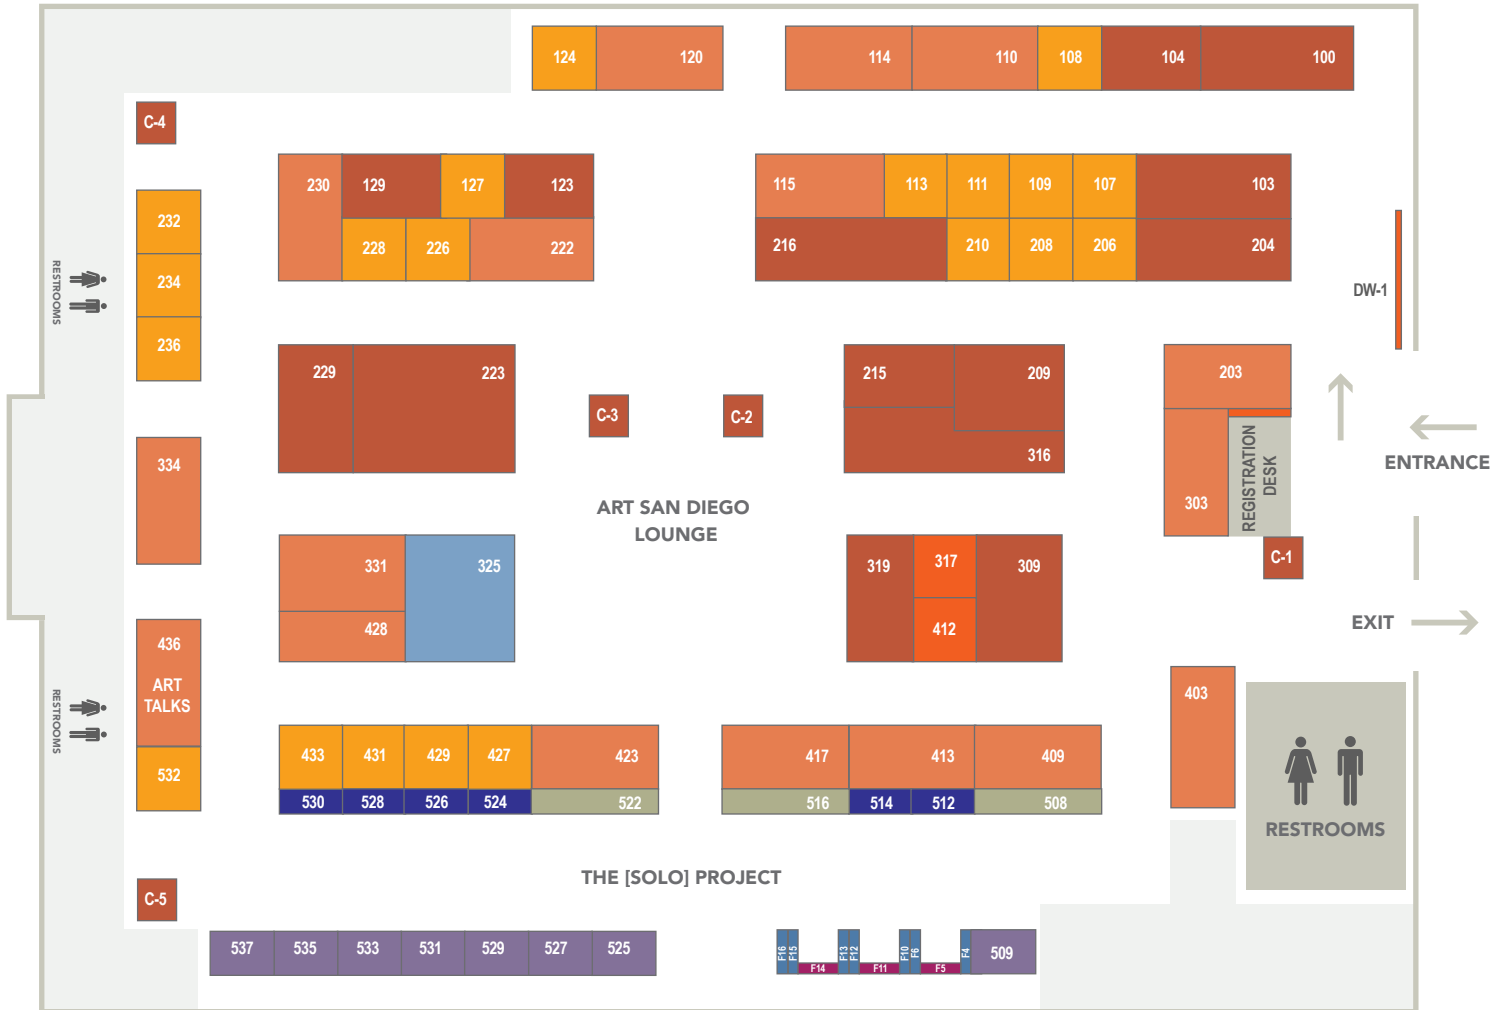

ART SD18

ART SAN DIEGO CONTEMPORARY ART SHOW

2018

OCTOBER 18-21

Presenting Sponsor UBS

Floor plan & pricing are subject to change

LOCATION
Del Mar Fairgrounds - Wyland Center
2260 Jimmy Durante Boulevard
Del Mar, CA 92014

ART SAN DIEGO BOOTH SIZE	SQ FT	PRICE
8' X 12'	96	$4,900
10' X 10'	100	$4,900
10' X 20'	200	$9,800
10' X 24'	240	$11,695
12' X 12'	144	$6,995
12' X 16'	192	$9,350
20' X 24'	480	$21,995

THE [SOLO] PROJECT BOOTH SIZE	SQ FT	PRICE
4' X 10'	40	$2,795
4' X 20'	80	$4,495
8' X 10'	80	$3,900
8' DISPLAY WALL		$1,995
10' DISPLAY WALL		$2,195

BOOTH SIZE	SQ FT	PRICE
FEATURED WALL (DW & LW) 10'		$1,750
CORNER FEES		
Corner booths under 8 feet		$400
Corner booths 8 feet or larger		$750

Custom size - inquire about pricing