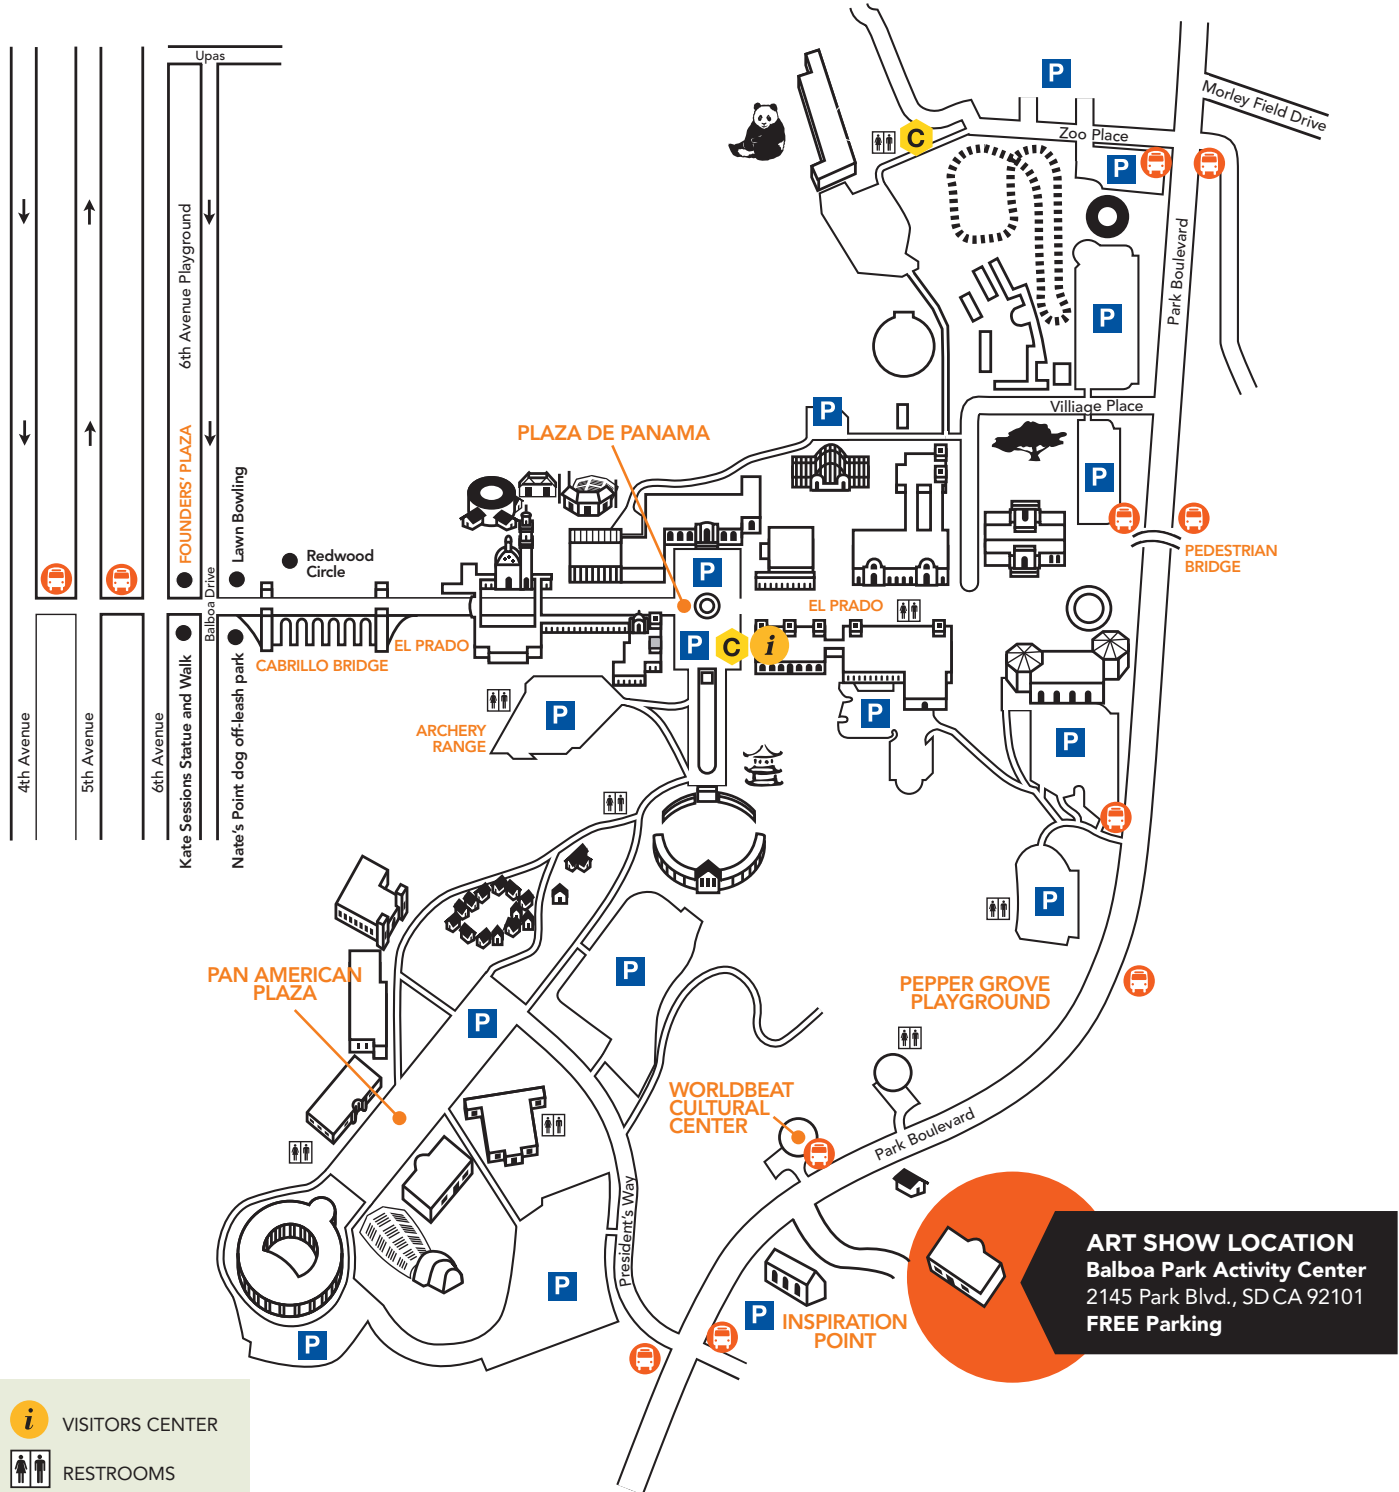

# ART SD16

# ART SAN DIEGO | 2016

A SPECTRUM ART SHOW | NOV 3-6

-  VISITORS CENTER
-  RESTROOMS
-  PARKING
-  MTS BUS STOP
-  TAXI STAND